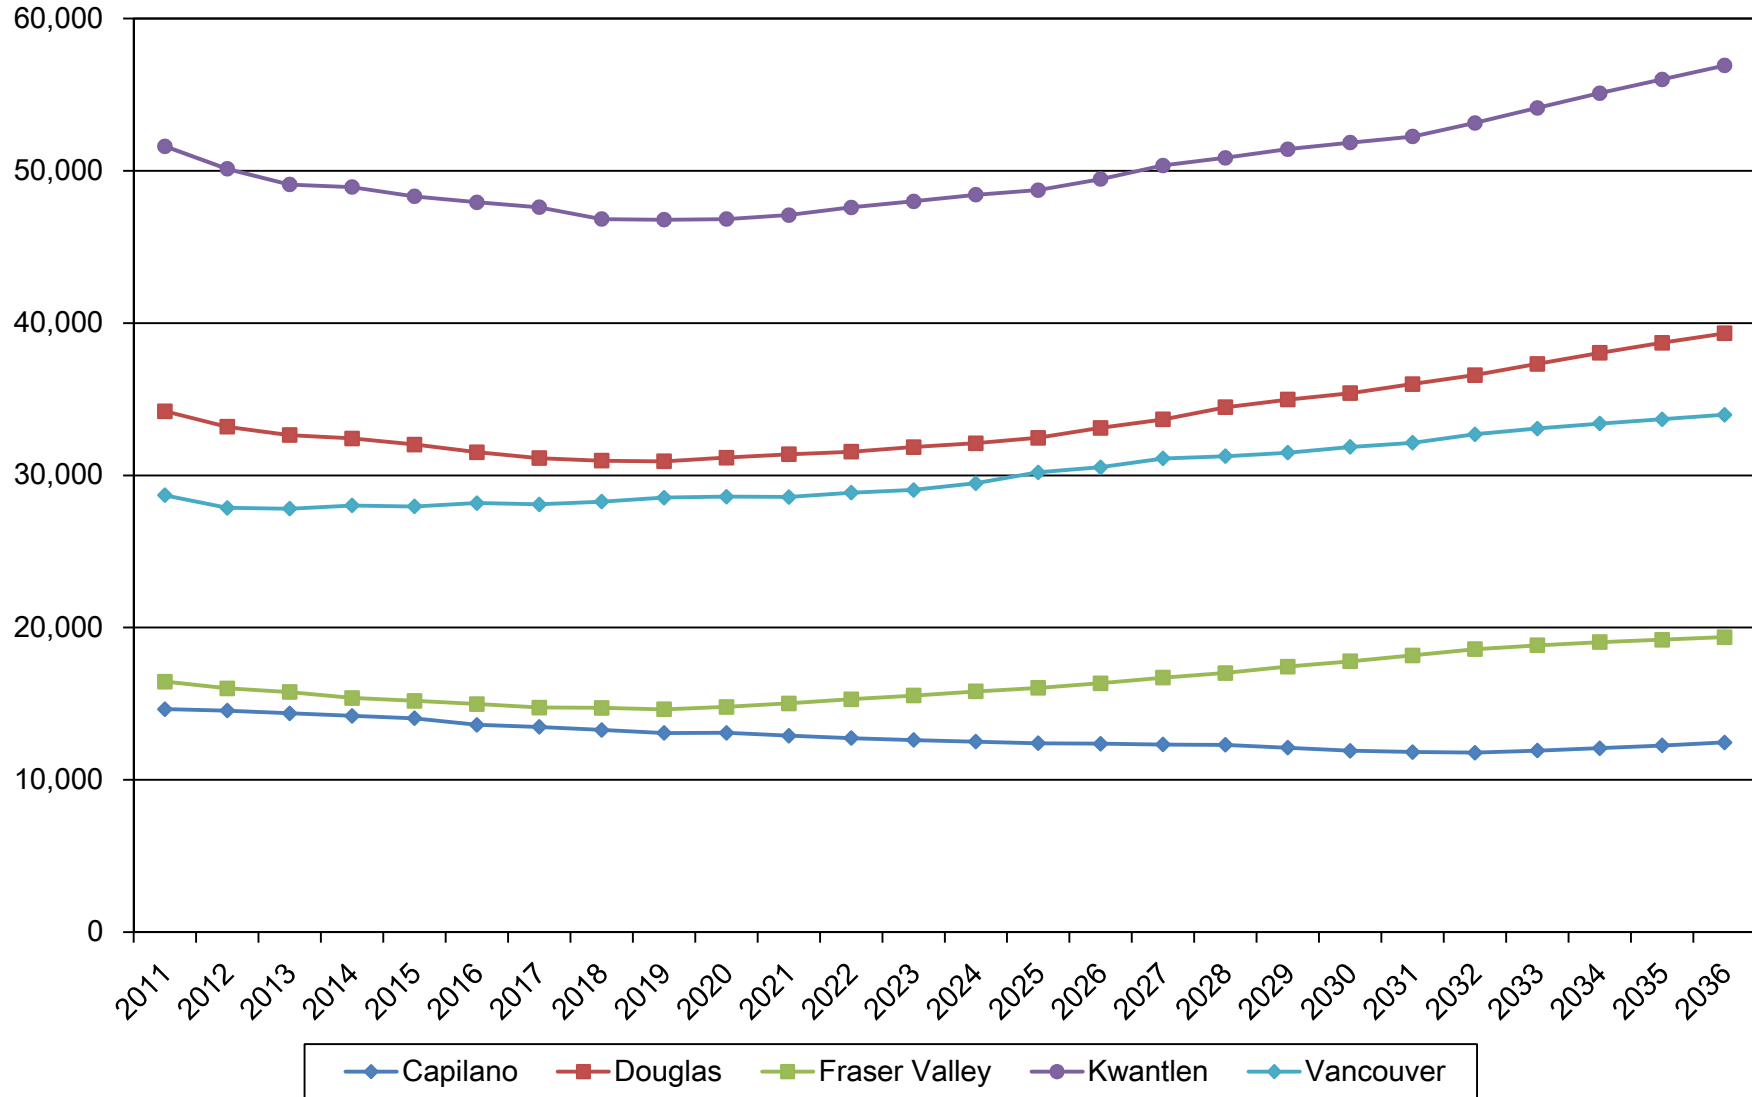

## Age 18-21 Population Projections in the Lower Mainland College Regions

Source: BC Stats, PEOPLE 36 Population Projections by College Region for Specific Age Cohorts (2011)