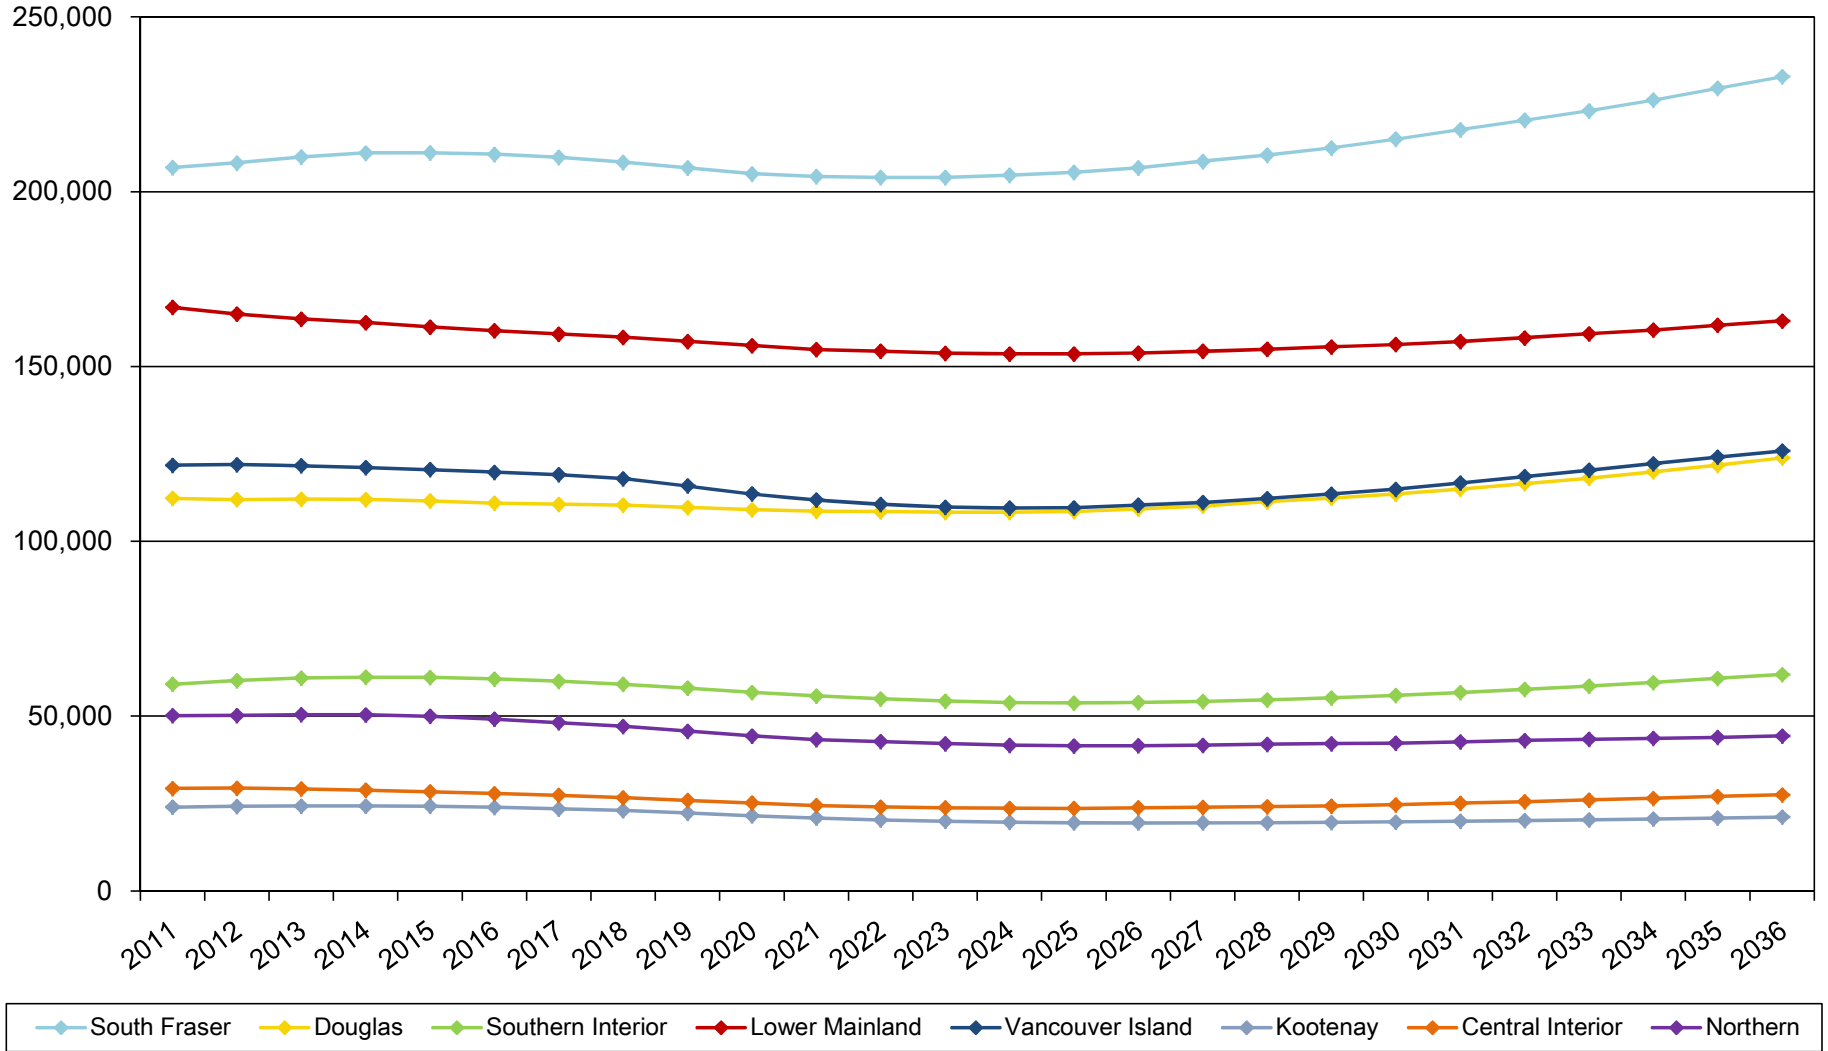

## Age 18-29 Population Projections for BC Regions

Included College Regions: South Fraser - Fraser Valley, Kwantlen; Douglas - Douglas; Southern Interior - Okanagan; Lower Mainland - Capilano, Vancouver; Vancouver Island - Camosun, Malaspina, Northern Island; Kootenay - Rockies, Selkirk; Central Interior - Thompson Rivers; Northern - New Caledonia, Northern Lights, Northwest.

Source: BC Stats, PEOPLE 36 Population Projections by College Region for Specific Age Cohorts (2011)