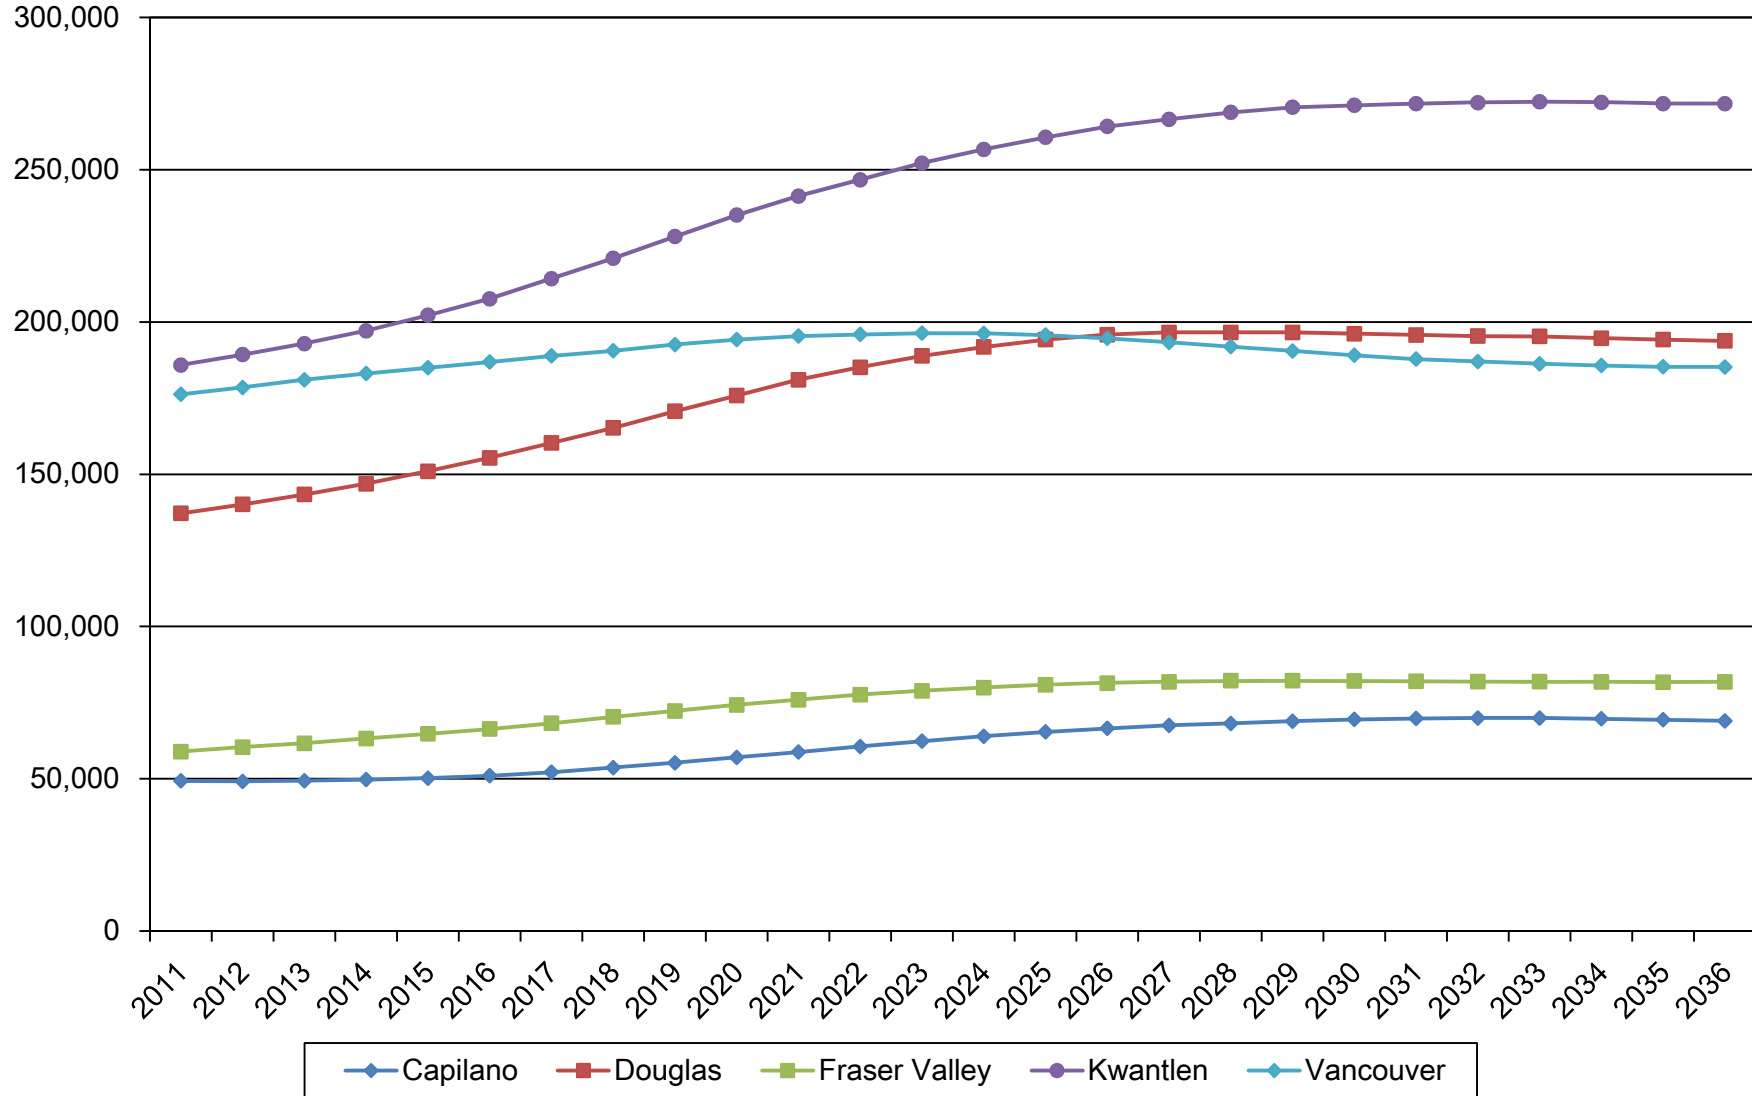

## Age 30-44 Population Projections in the Lower Mainland College Regions

Source: BC Stats, PEOPLE 36 Population Projections by College Region for Specific Age Cohorts (2011)