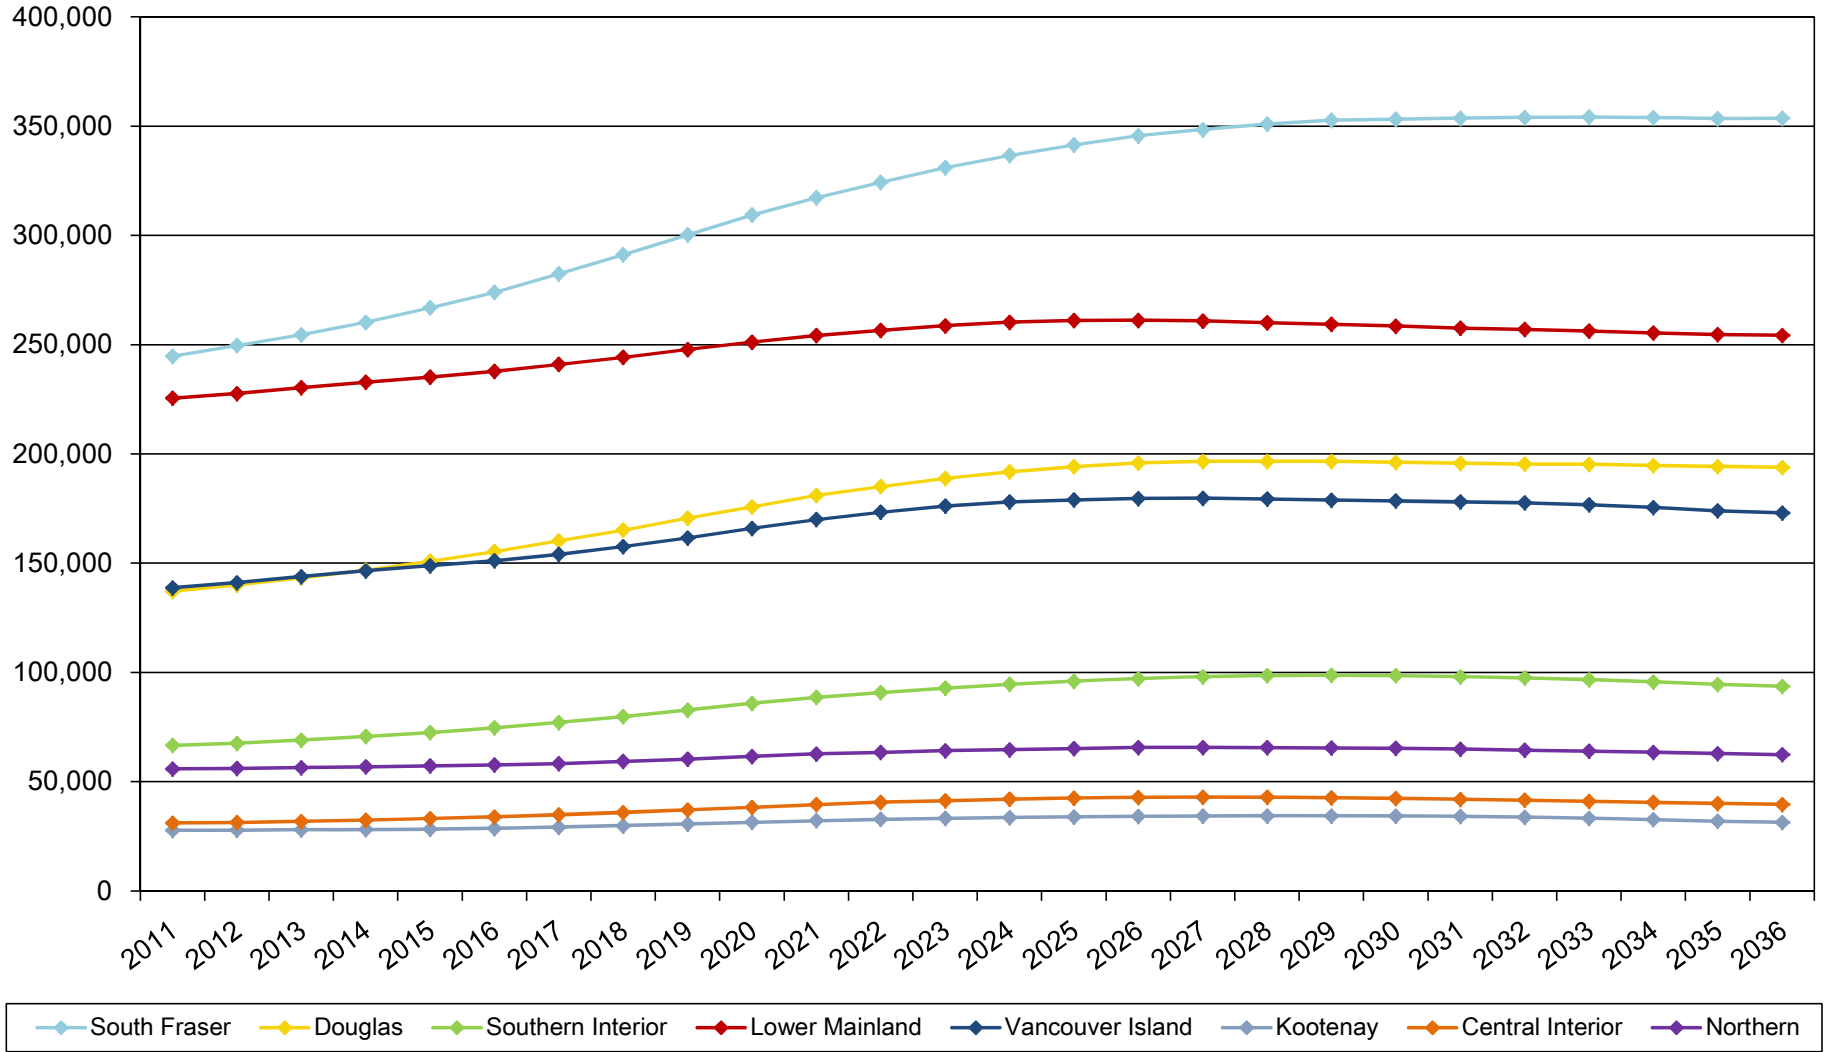

## Age 30-44 Population Projections for BC Regions

Included College Regions: South Fraser - Fraser Valley, Kwantlen; Douglas - Douglas; Southern Interior - Okanagan; Lower Mainland - Capilano, Vancouver; Vancouver Island - Camosun, Malaspina, Northern Island; Kootenay - Rockies, Selkirk; Central Interior - Thompson Rivers; Northern - New Caledonia, Northern Lights, Northwest.

Source: BC Stats, PEOPLE 36 Population Projections by College Region for Specific Age Cohorts (2011)