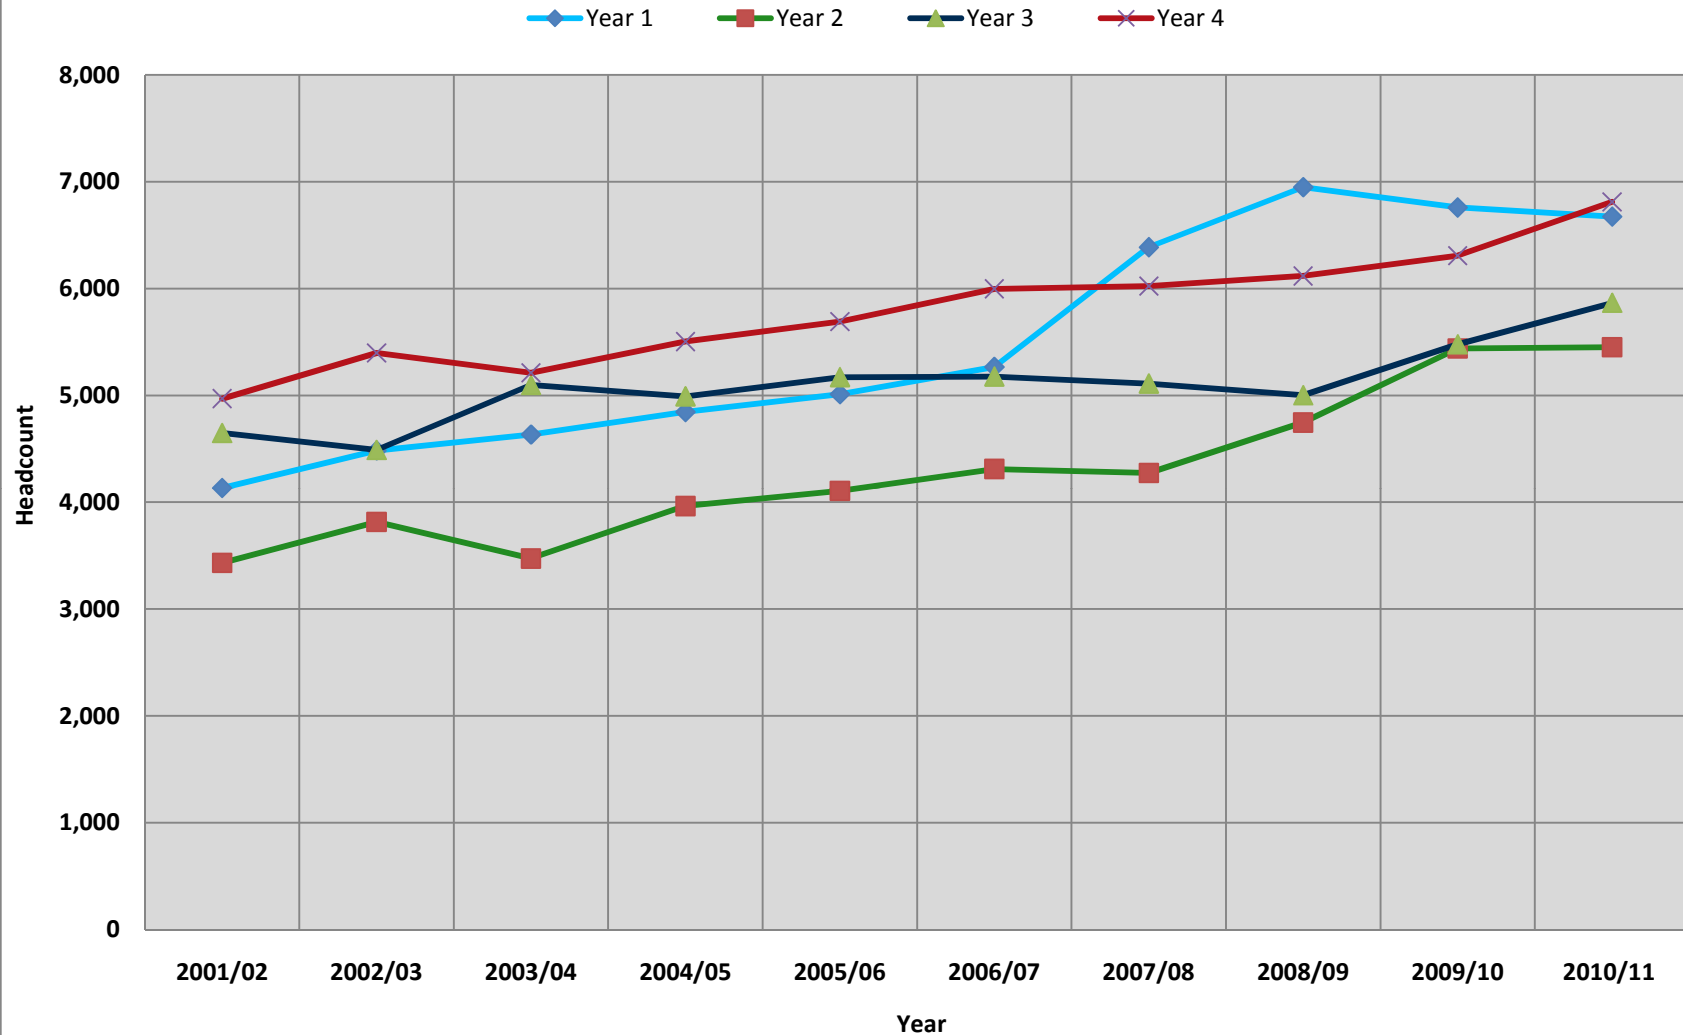

SFU Fall Semester -- All Student Headcount by Year Level

Source: Table ST-08