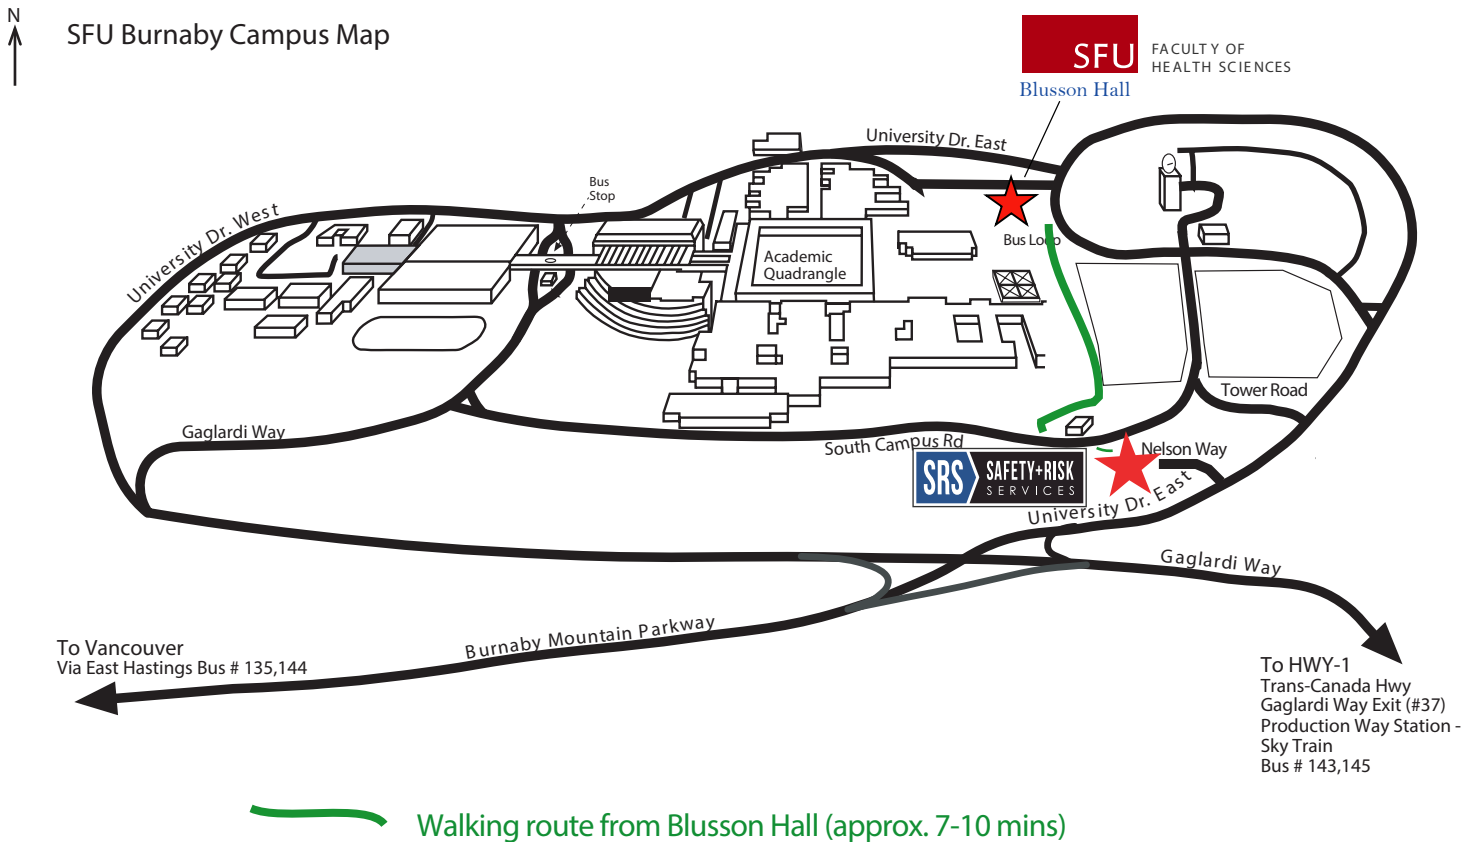

Map & Instructions for picking up keys/fobs.

ACCESS CONTROL (KEY) OFFICE

All SFU Burnaby Campus keys and cards can be picked up in Discovery 1, Room 1300. Visa, Mastercard, debit & cash accepted

Open from 8:30am to 2:00pm, Monday to Thursday

Security Access Card \$20/\$10

Security Access fob \$20/\$10

Cabinet Keys \$0/\$13 (new) or \$3 (copy)

*maximum deposit of \$100

Safety & Risk Services
Discovery 1, Room 1300
Simon Fraser University
8999 Nelson Way
Burnaby BC Canada
V5A 4B5

www.sfu.ca/srs

Visitor Parking
available in
front and under
Discovery 1
building