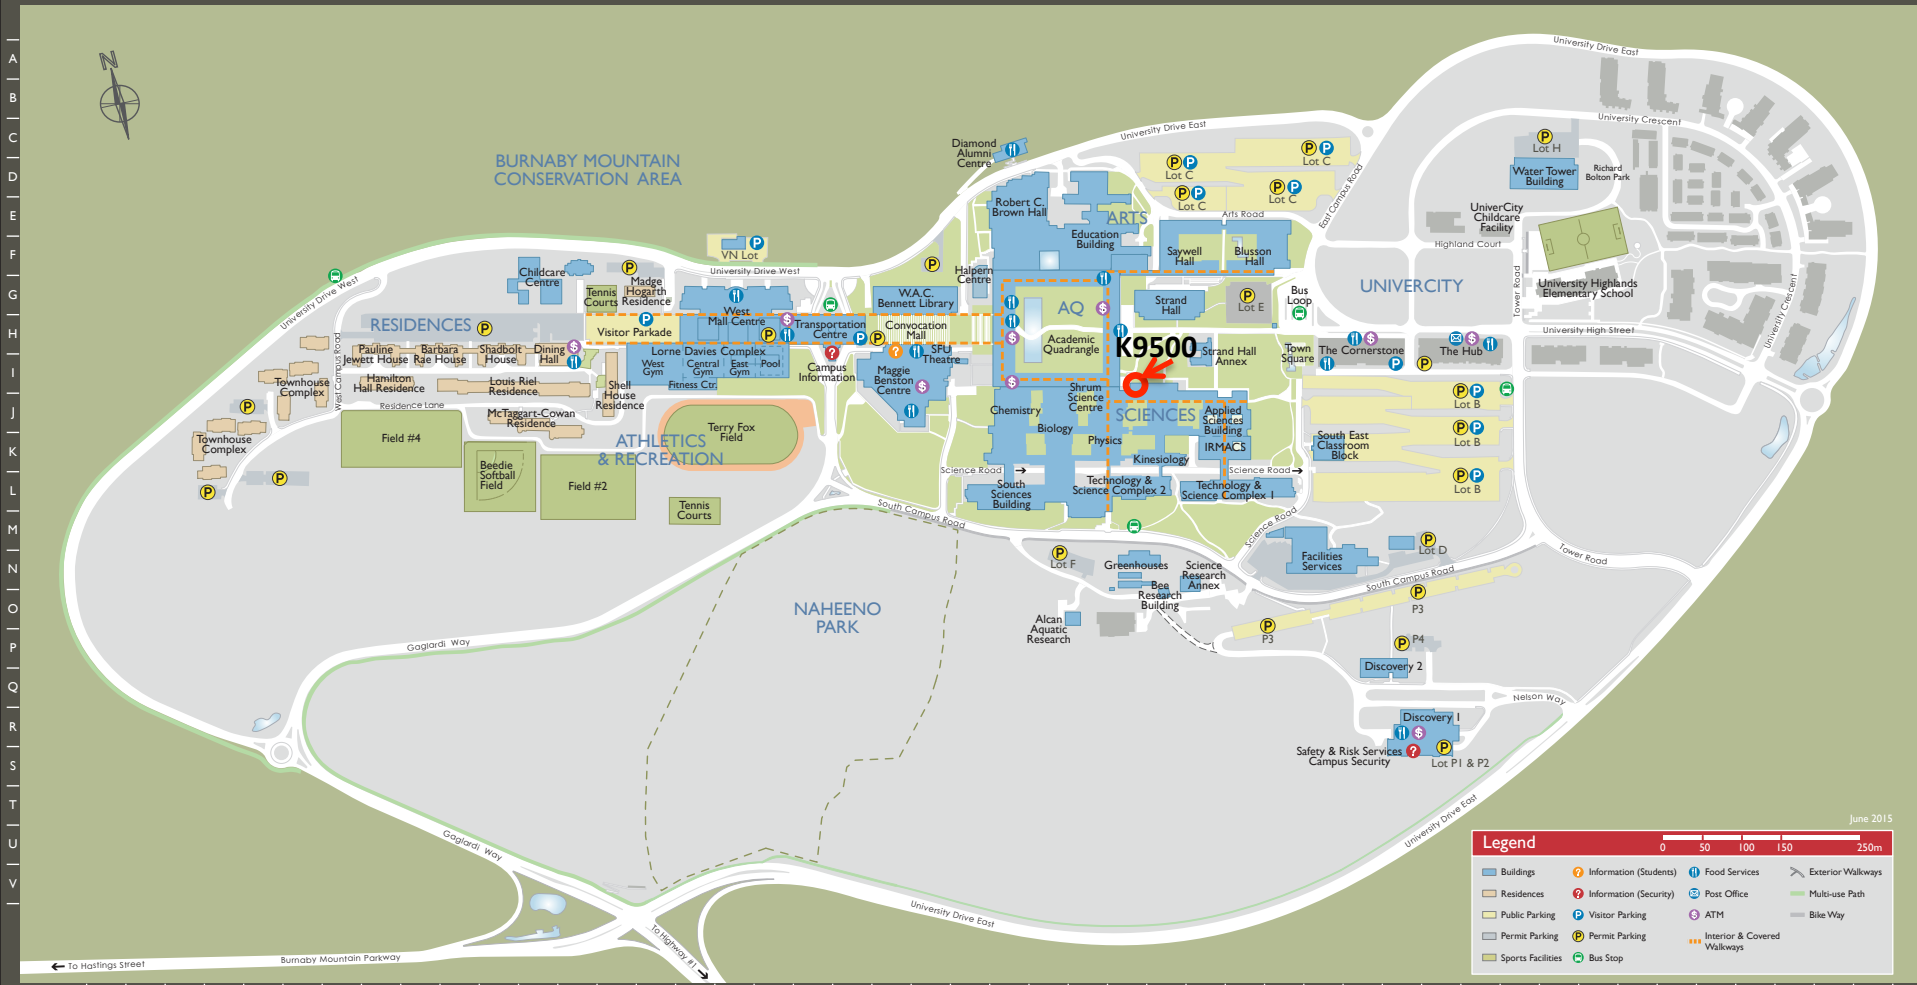

PCAMM 2015 Room SSC K9500, SFU, Burnaby Mountain

BURNABY CAMPUS MAP

SFU SIMON FRASER UNIVERSITY BURNABY

June 2015

Legend

0 50 100 150 250m

- Buildings
- Residences
- Public Parking
- Sports Facilities
- Information (Students)
- Information (Staff)
- Visitor Parking
- Permit Parking
- Food Service
- Post Office
- ATM
- Interior & Covered Walkways
- Exterior Walkways
- Multi-use Path
- Bike Way

Academic Dept./Administrative	Blgd.	Level	Grid	Academic Dept./Administrative	Blgd.	Level	Grid	Academic Dept./Administrative	Blgd.	Level	Grid	Academic Dept./Administrative	Blgd.	Level	Grid	Academic Dept./Administrative	Blgd.	Level	Grid	Food Services	Blgd.	Level	Grid	Campus Building Legend	Blgd.	Level	Grid	Blgd.	Name	Grid					
Administrative Services, Office for	AD	3000	024	Contemporary Arts, School for the	SCA	1000	018	Fraser International College	RICB	8000	024	Environmental Health & Research Safety	EHRS	1000	024	VP - Academic	VP	2000	024	VP - Financial Services & Admin.	VP	3000	024	VP - Academic	VP	2000	024	VP - Academic	VP	2000	024				
Administrative Services, Office for	AD	3000	024	Continuing Studies	WMC	1000	018	Fraser International College	RICB	8000	024	Environmental Health & Research Safety	EHRS	1000	024	VP - Academic	VP	2000	024	VP - Financial Services & Admin.	VP	3000	024	VP - Academic	VP	2000	024	VP - Academic	VP	2000	024	VP - Academic	VP	2000	024
Administrative Services, Office for	AD	3000	024	Continuing Studies	WMC	1000	018	Fraser International College	RICB	8000	024	Environmental Health & Research Safety	EHRS	1000	024	VP - Academic	VP	2000	024	VP - Financial Services & Admin.	VP	3000	024	VP - Academic	VP	2000	024	VP - Academic	VP	2000	024	VP - Academic	VP	2000	024