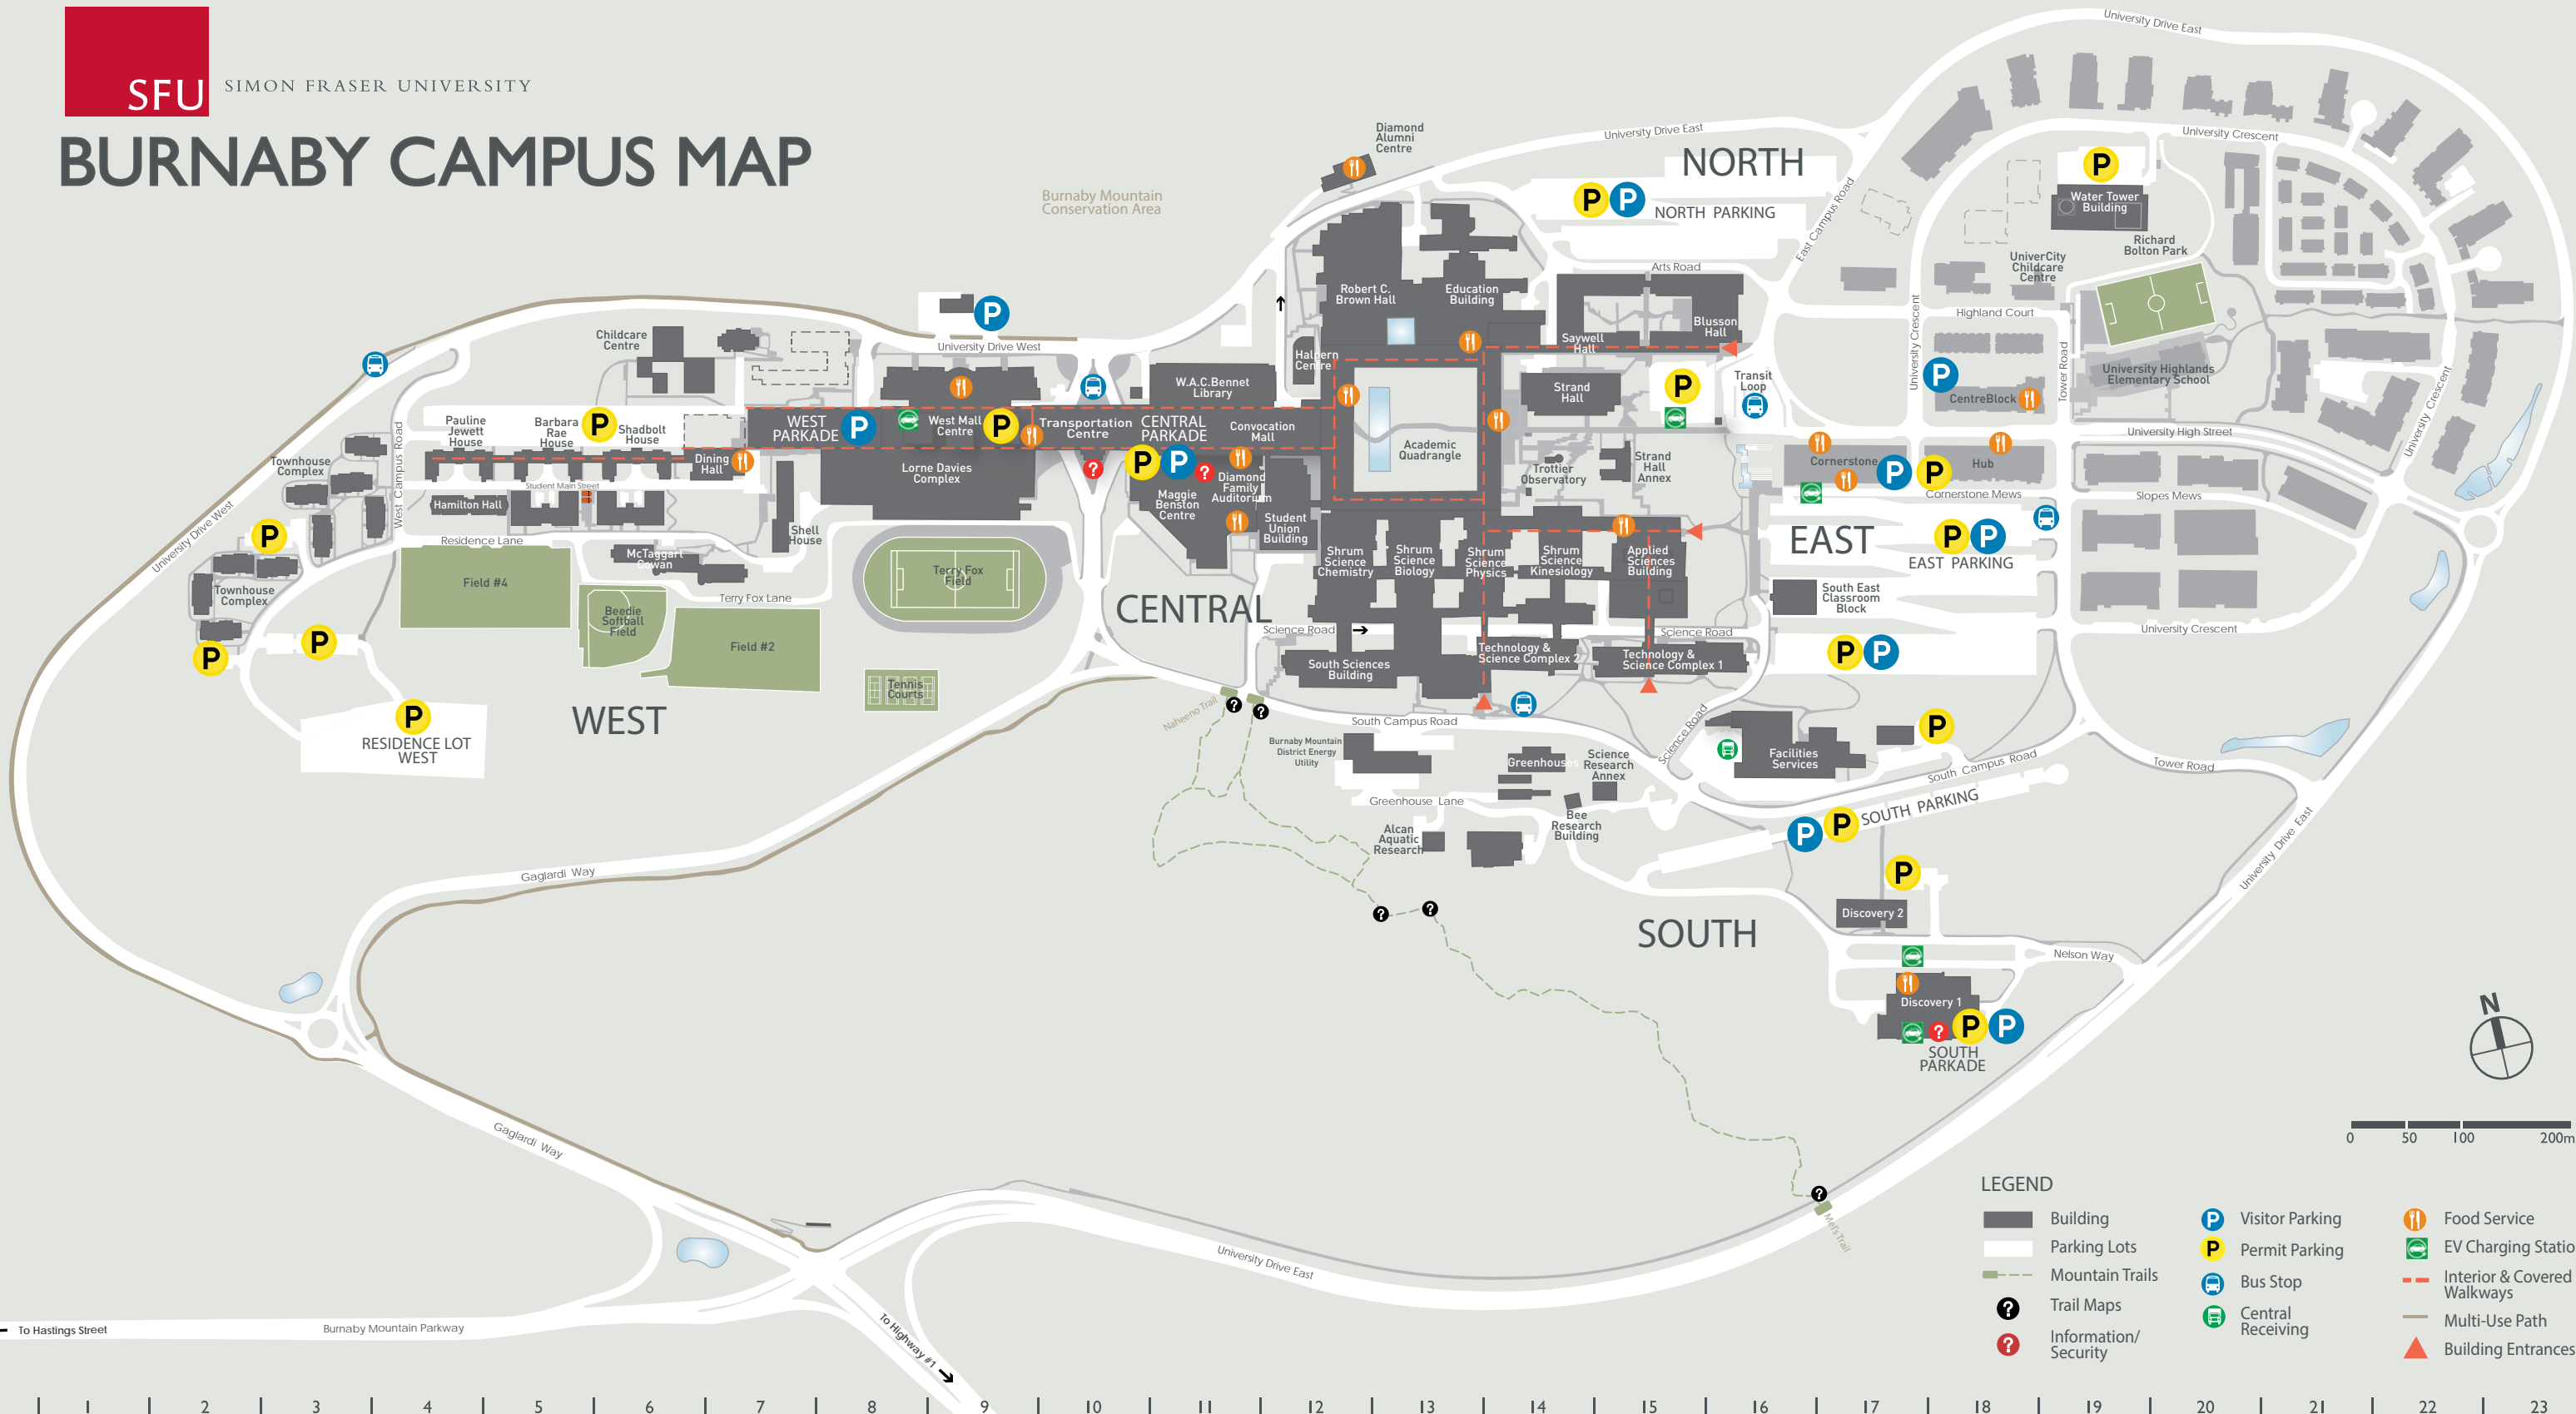

BURNABY CAMPUS MAP

LEGEND

	Building		Visitor Parking		Food Service
	Parking Lots		Permit Parking		EV Charging Station
	Mountain Trails		Bus Stop		Interior & Covered Walkways
	Trail Maps		Central Receiving		Multi-Use Path
	Information/Security		Building Entrances		

Bldg. Name	Grid
DAC Diamond Alumni Centre	B12
DFA Leslie & Gordon Diamond Family Auditorium	E11
DH Dining Hall	D6
DIS1 Discovery 1	I17
DIS2 Discovery 2	H17
ECC East Concourse Cafeteria	D14
EDB Education Building	C13
ETA East Theatre Annex	E14
FM Facilities Services	G16
GH Greenhouses	G14

Bldg. Name	Grid
TASC1 Technology & Science Complex 1	F15
TASC2 Technology & Science Complex 2	F14
T3 Biology Trailer	G14
TC Transportation Centre	D10
TO Trotter Observatory Building	D14
WMC West Mall Centre	D9
VP West Parkade	D8
WT Water Tower	B19
WTB Water Tower Building	B19

Visitor Parking Name

Visitor Parking Name	Grid
Central Parkade	D11
East Parking	F17
North Parking	B15
South Parking	H17
South Parkade	I17
West Parkade	D8

Important Telephone Numbers

SFU Directory Information (all campuses)	778-782-3111
Security -24 Hours	778-782-3100
Medical/Emergency Line -24 Hours	778-782-4500
Road Report	www.sfu.ca/security/sfuroadconditions/
Map Information	778-782-3253