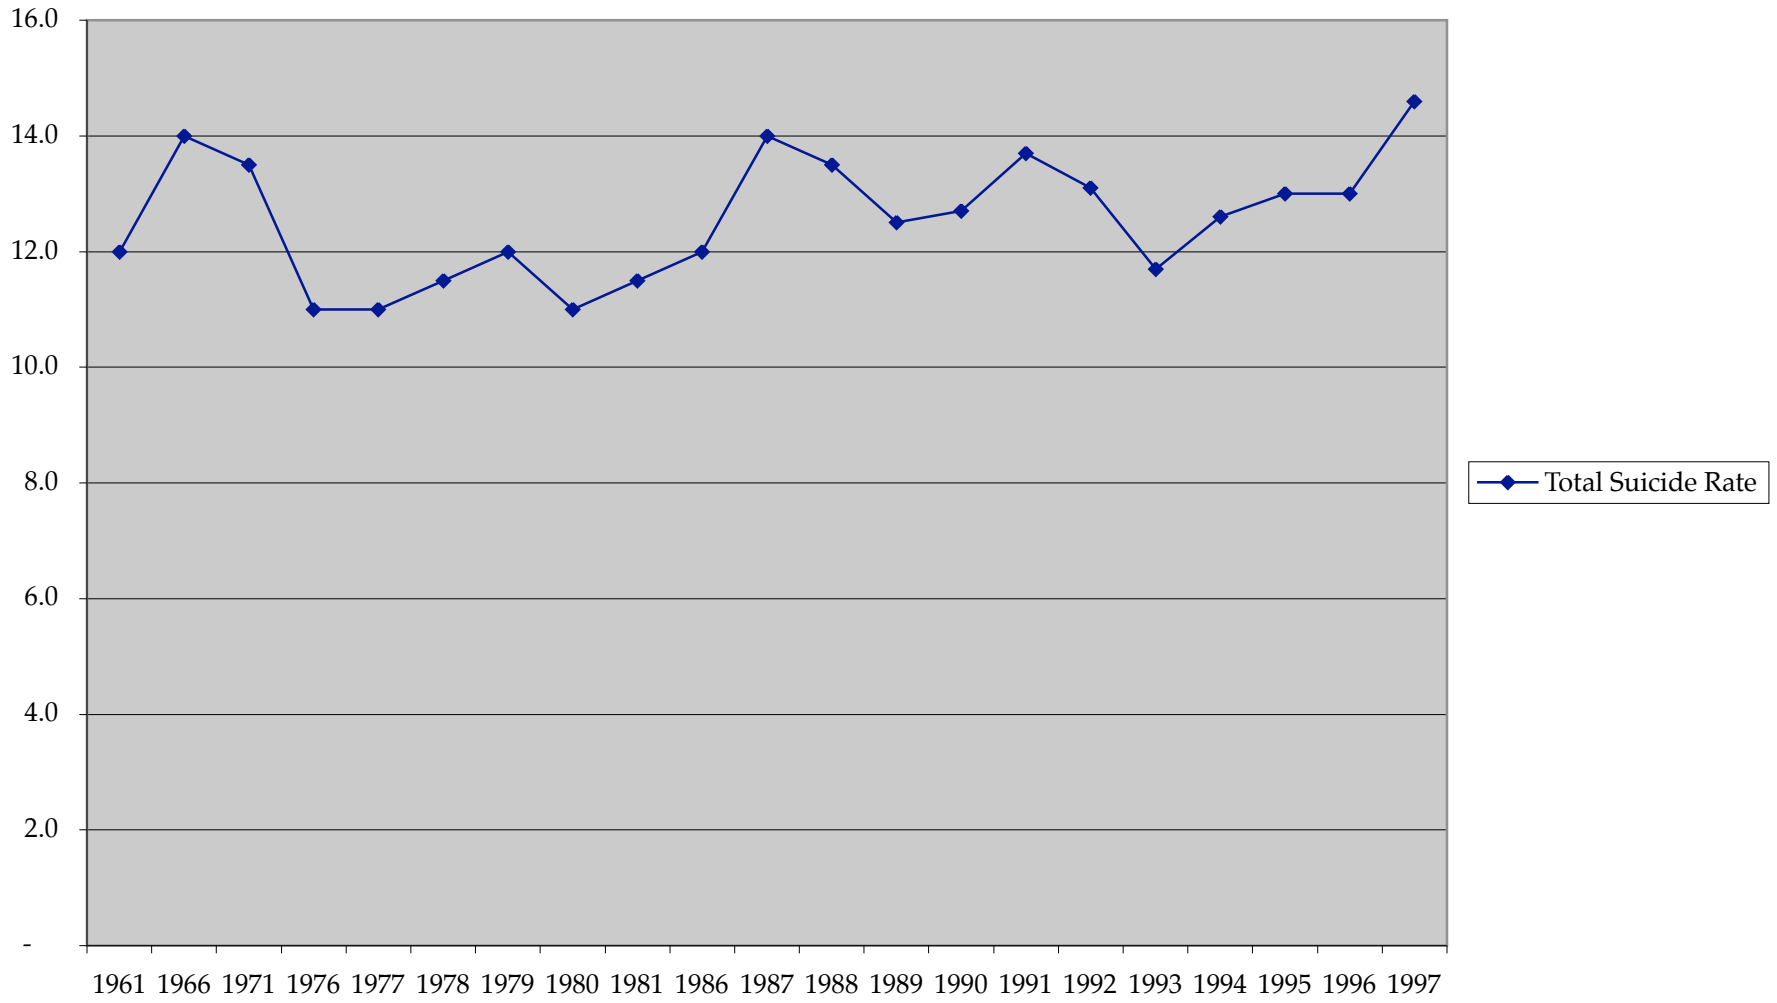

Figure 10. Australian Suicide Rate per 100,000

Source: ABS Year Book Suicide 2002