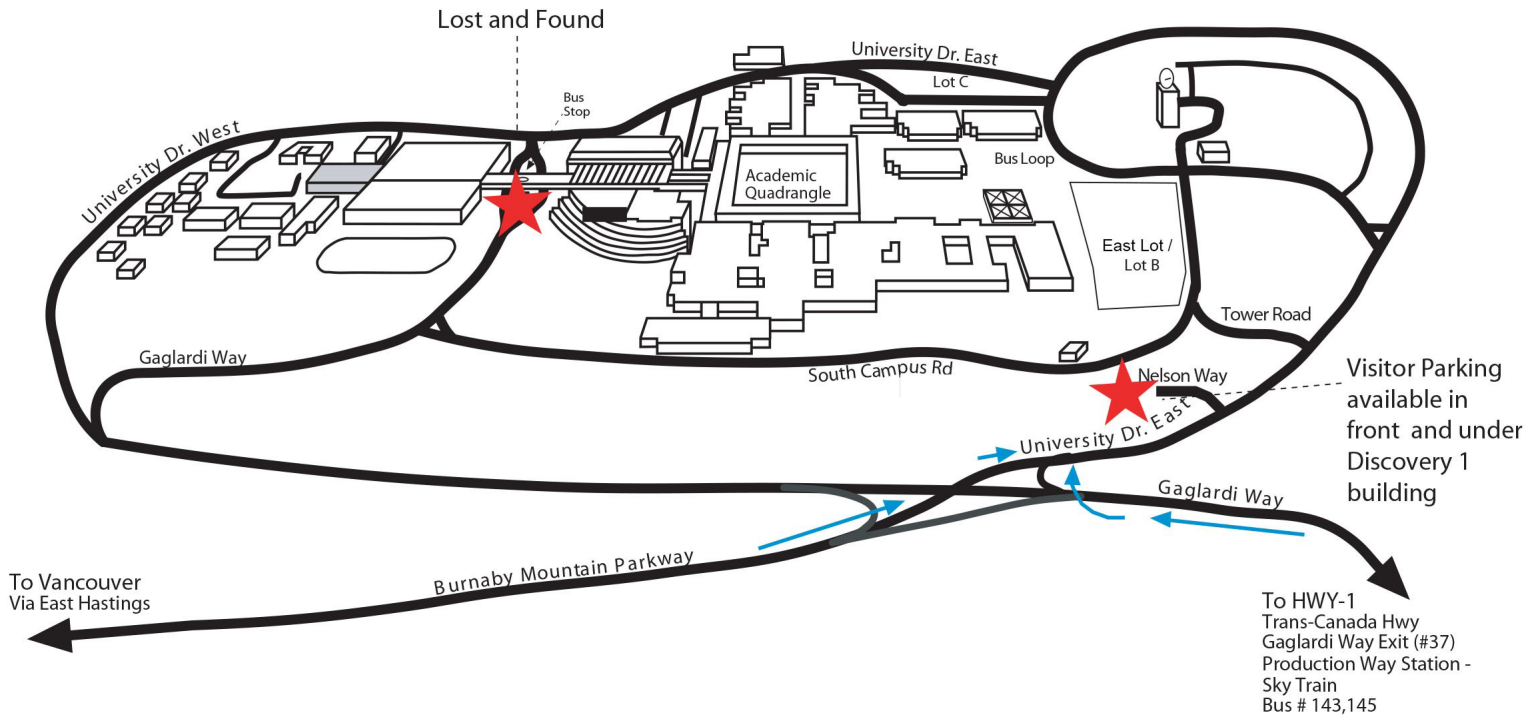

# Safety & Risk Services (Burnaby campus) Location and Parking Map

SFU Burnaby Campus Map

Safety & Risk Services includes the units of

Campus Security/ Campus Public Safety,  
Emergency & Continuity Planning,  
Environmental Health & Safety,  
and Risk Management.

Parking is available on Nelson Way in front of the Discovery 1 and 2 buildings. There is also two levels of parking available under the Discovery 1 building. Paid parking only.

Please visit our website  
for contact information:

Safety & Risk Services  
Street Address:

Safety & Risk Services  
Discovery 1, Room 1300  
Simon Fraser University  
8999 Nelson Way  
Burnaby BC Canada  
V5A 4B5