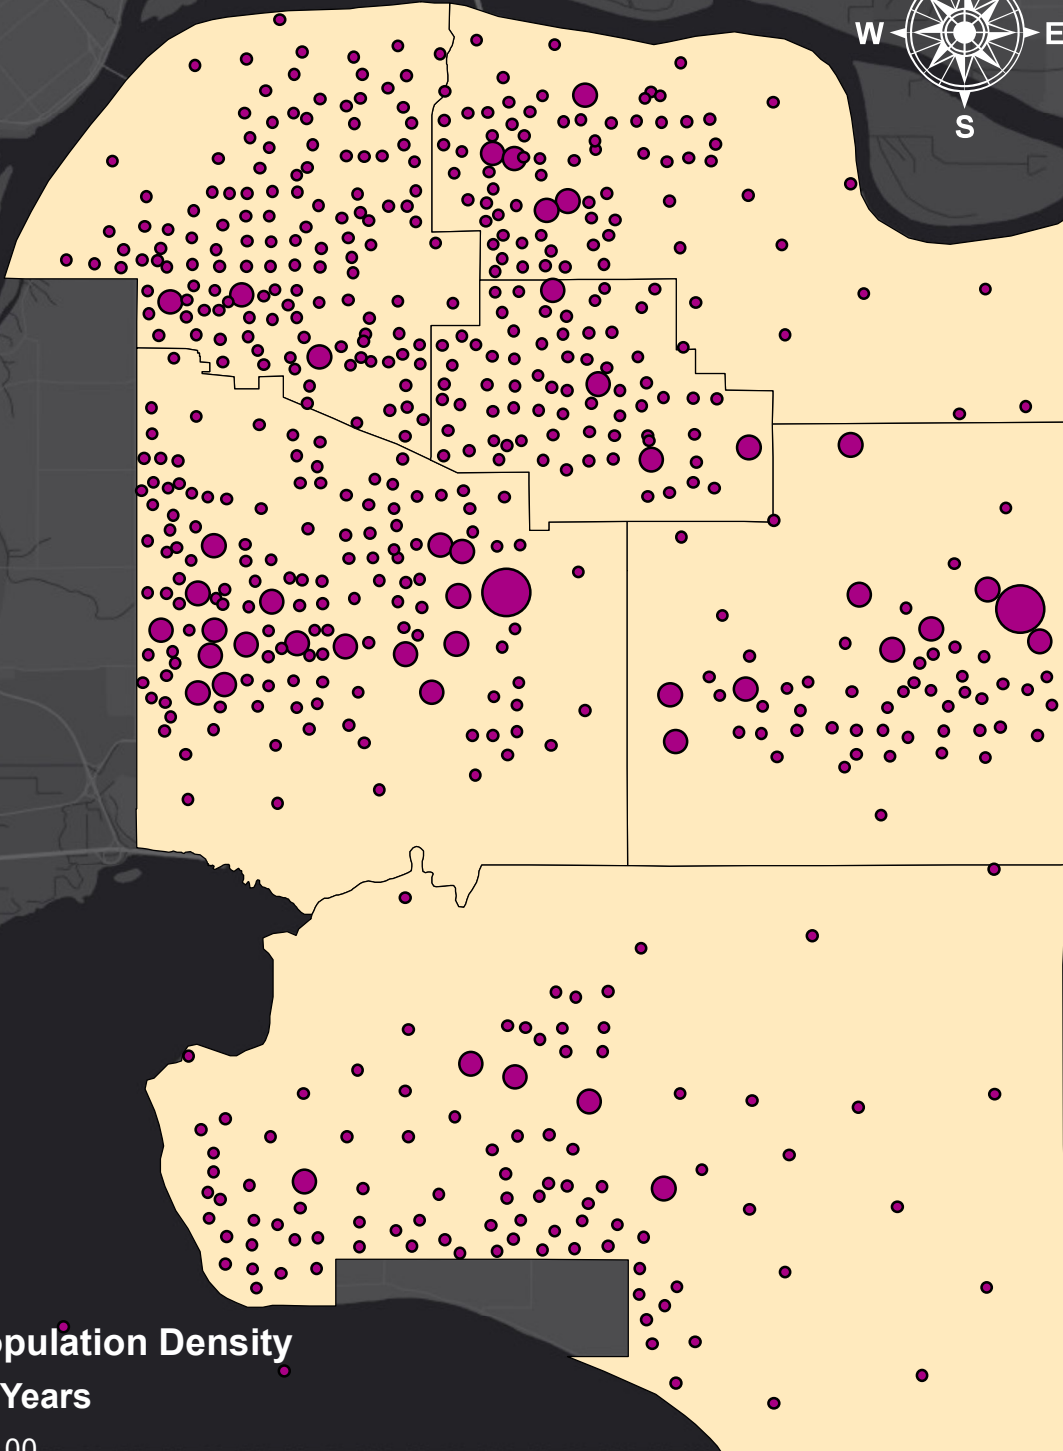

Surrey's Child Population Density Ages 10 - 14

Child Population Density 10 to 14 Years

- 0 - 100
- 100 - 200
- 200 - 300
- city_boundary

Projection: NAD_1983_UTM_Zone_10N