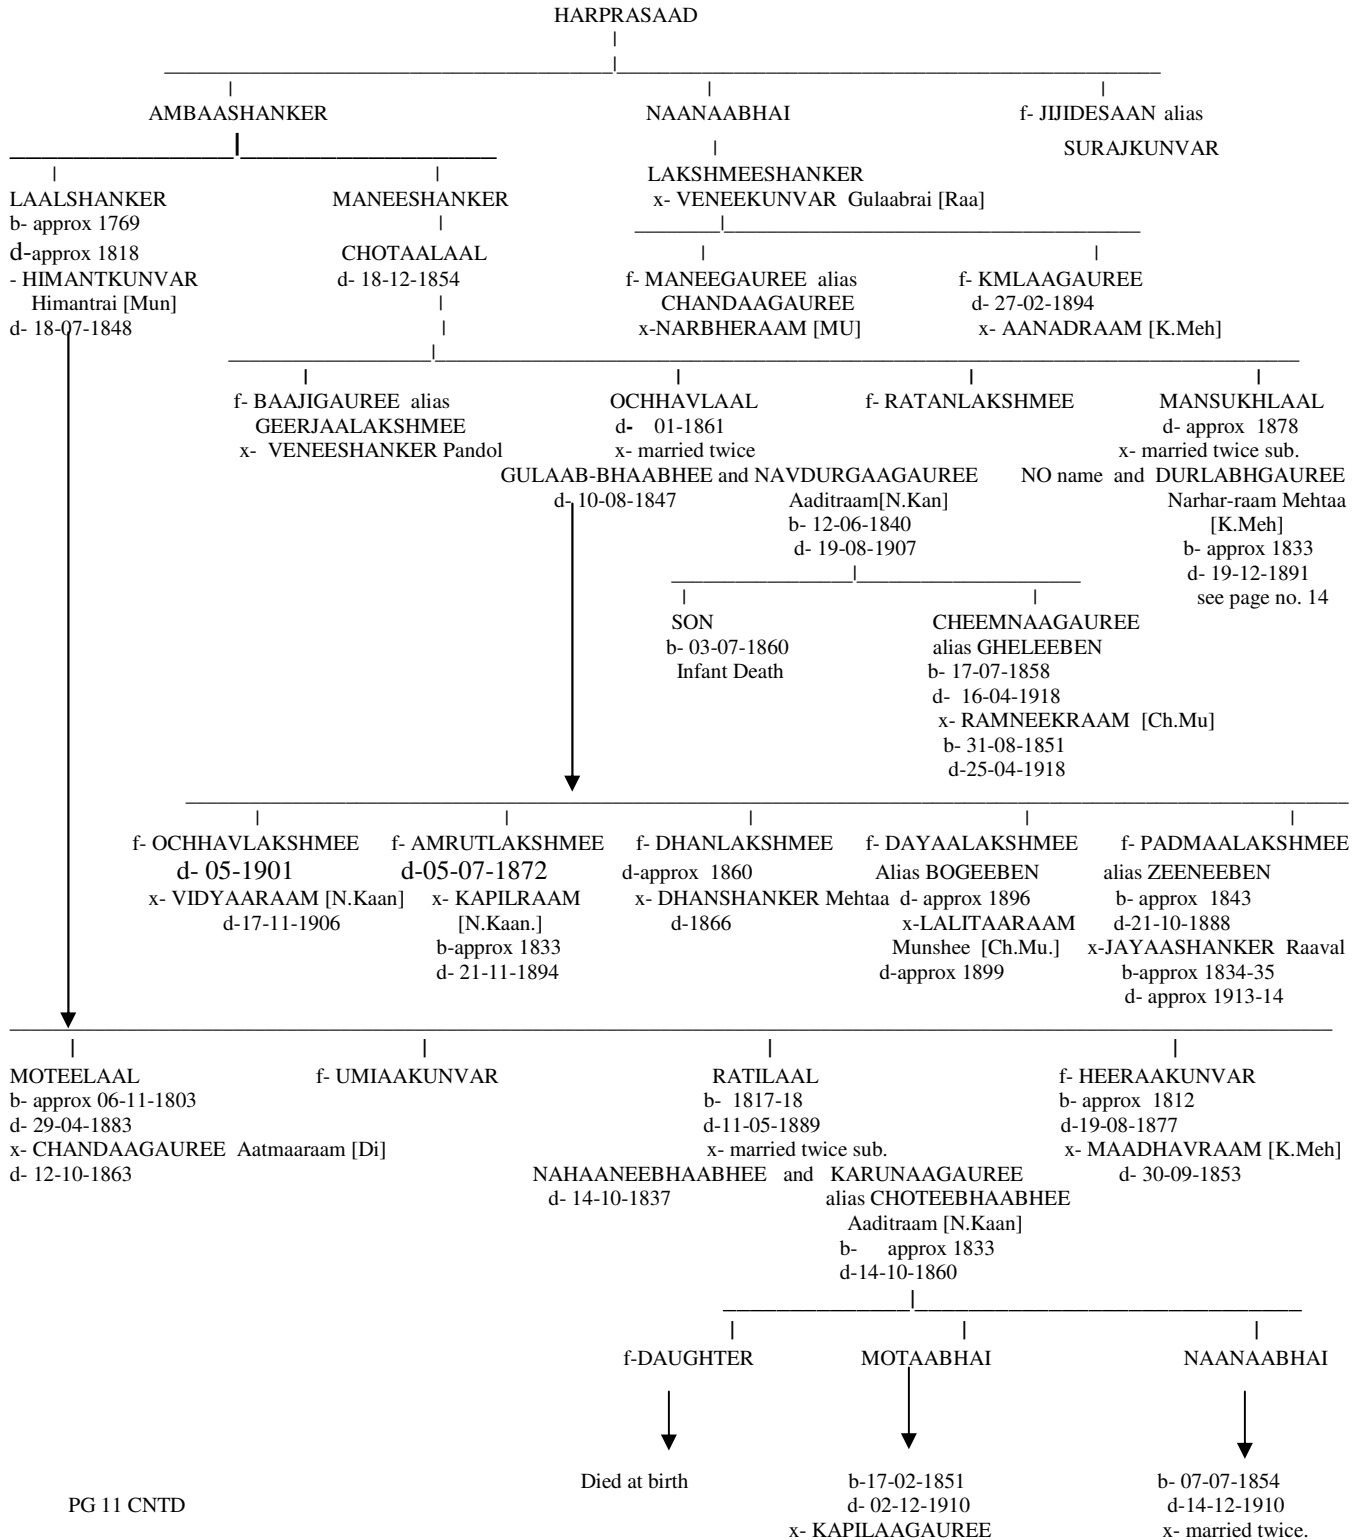

**BRANCH OF SHIVJI PRAAGJI: FAMILY TREE OF HARPRASAAD SHIVSHANKER**

alias VIJYAABHAABHEE	NANDAA - and JUGAL-
alias AMRUTVAHU Mugatrai [Raa]	GAUREE GAUREE
b- 12-01-1854	alias LAKSHMEE- Ochhavlaal[N]
d- 18-02-1907	VAHU Maneeraam b- 31-10-1870
see page no 12	Mehtaa[Ch] d-29-05-1909
	b- 05-07-1857 see page no.13
	d-27-01-1877

\*\*\*\*\* END OF PAGE NO. 11 OF THE BOOK \*\*\*\*\*