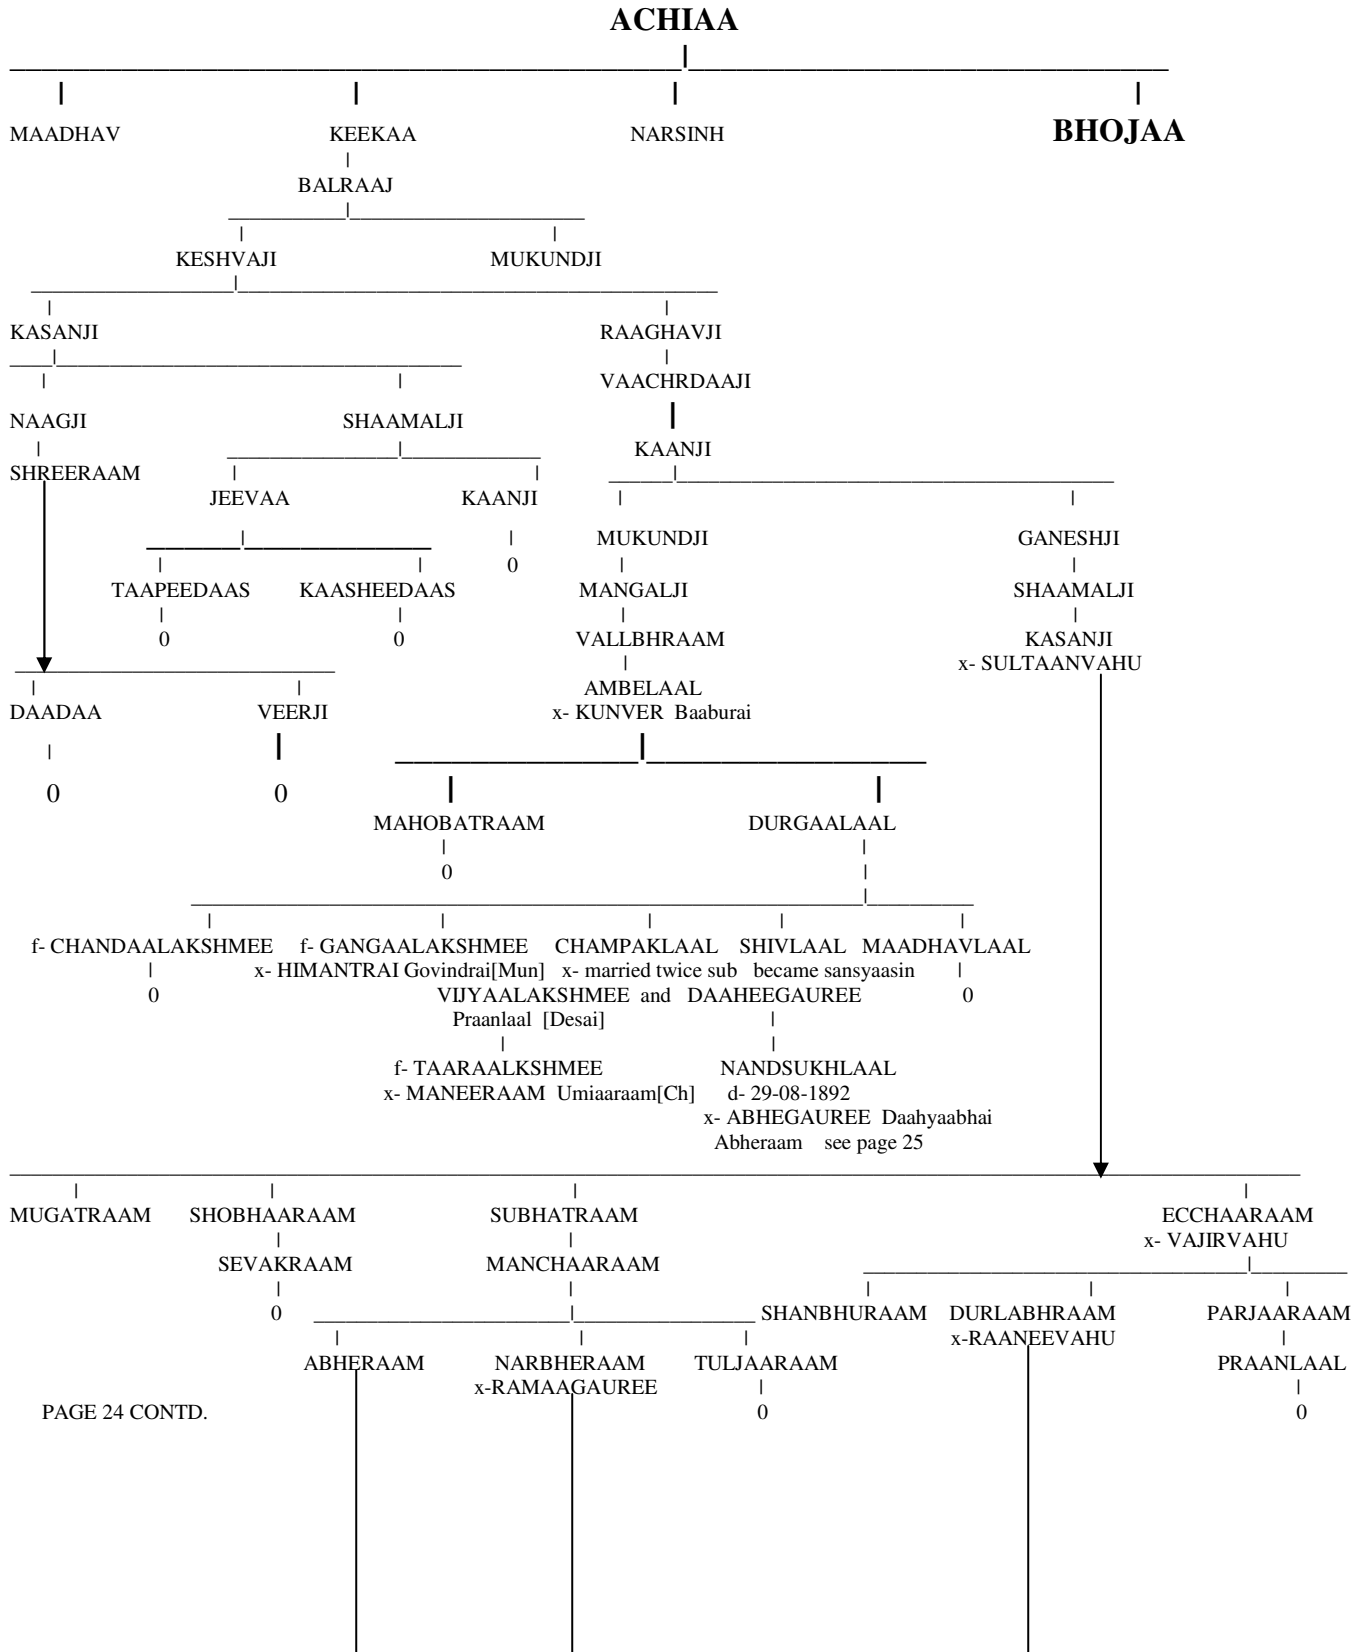

[NILA'S ANCESTORS STARTS HERE, THEIR NAMES WILL BE IN BOLD]  
**FAMILY TREE OF ACHIAA MEHTAA**

|  
f- DAUGHTER  
x- DEVPRASAAD  
Gangaaprasaad[De]

|  
NAVNEETRAAM  
x- NAVNEETKUNVAR  
Saahebrai [Raa]  
b- 09-11-1825  
|  
f- LALITAAGAUREE  
x- TRIPURAASHANKER Vajeraam[Va]

↓

f- CHANDEEBEN  
d- 1913  
x- DEVIPRASAAD  
Atmaaraam [Di]  
b-01-10-1838  
d-25-03-1905

↓

f- MANCHAAGAUREE  
d- 12-09-1888  
x- TAAPEEPRASAAD  
Surajprasaad [Desai]  
b- 1806  
d- 1879

|  
RATANLAAL  
d- 1901  
x- MOTEEGAUREE  
Laalshanker [Raaval]  
b- 1840  
d- 1907 sse page 26

\*\*\*\*\* END OF PAGE NO. 24 OF THE BOOK \*\*\*\*\*