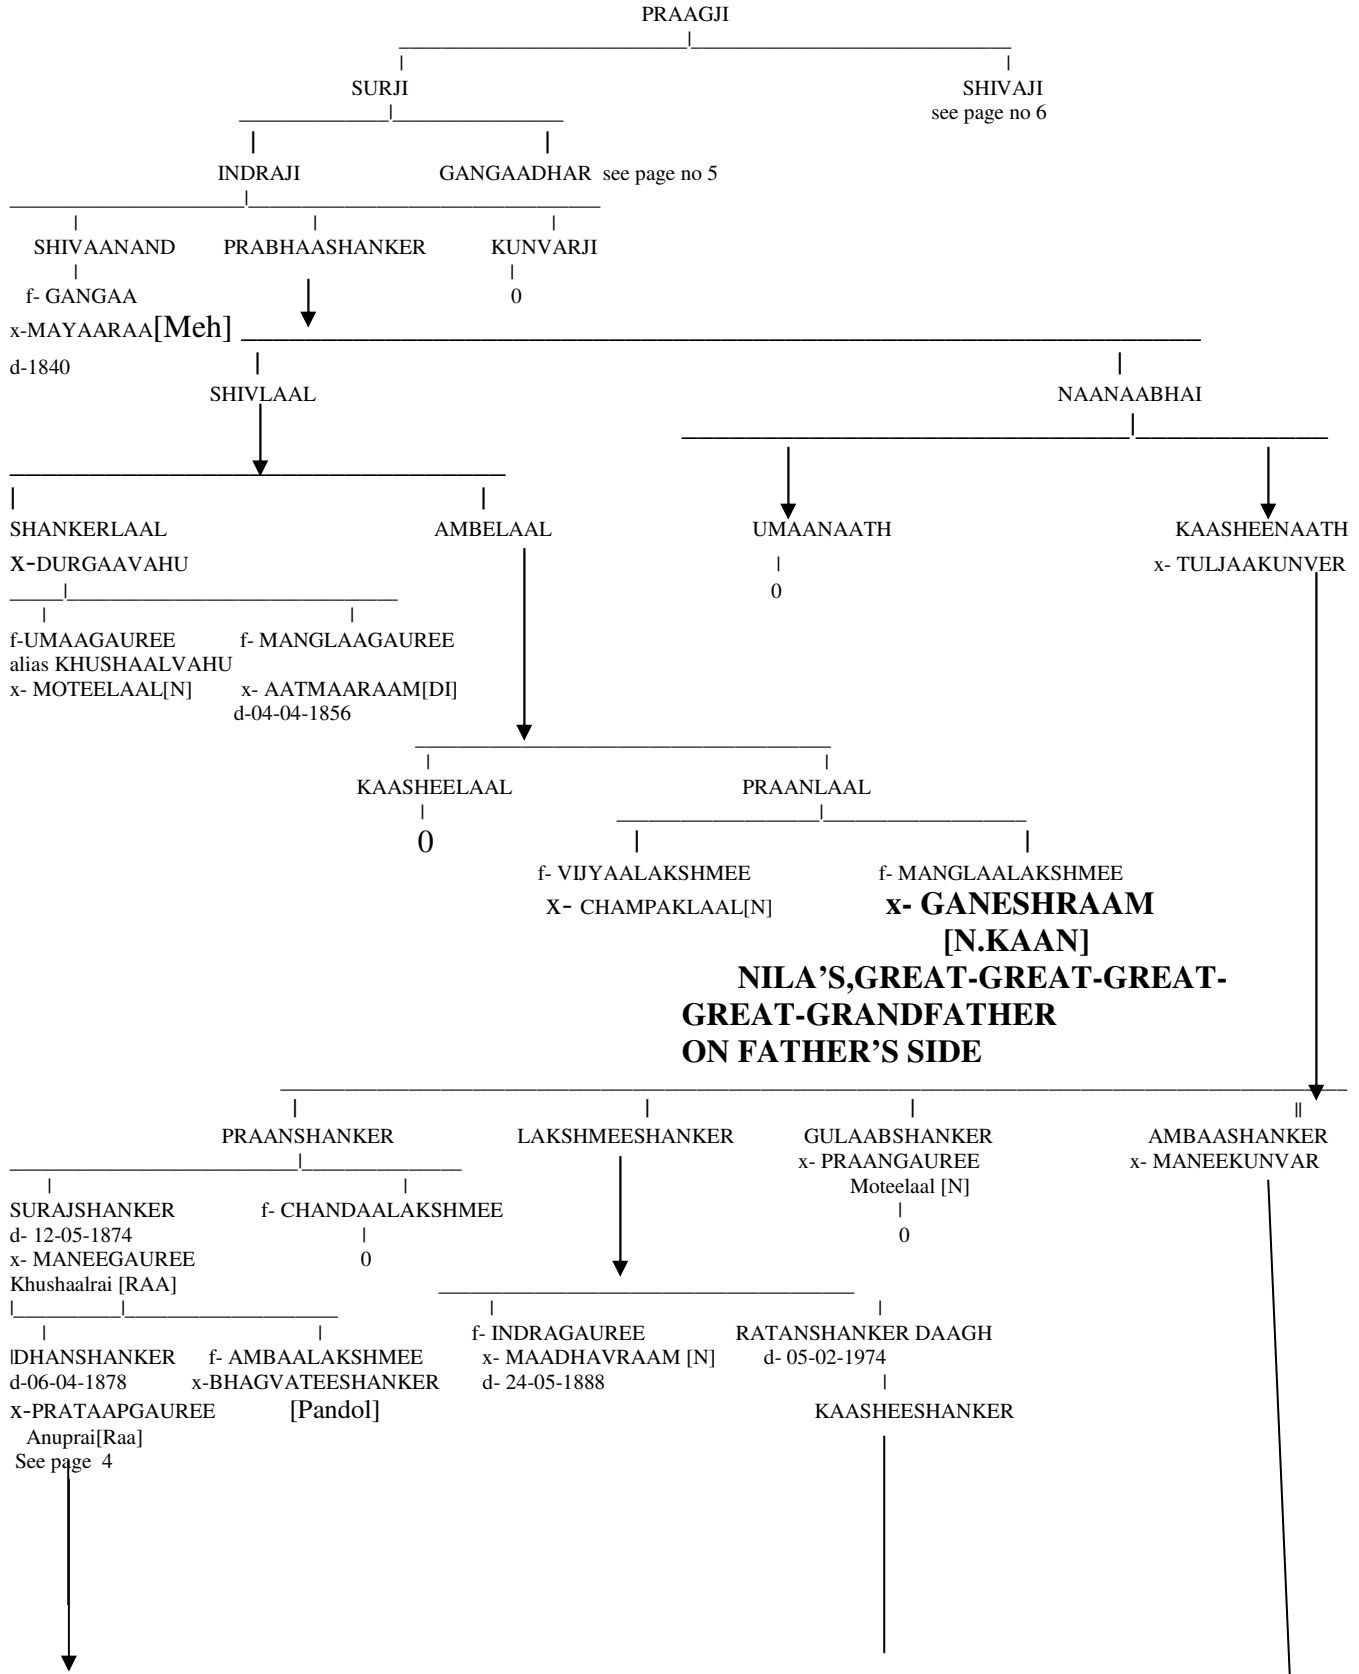

FAMILY TREE OF PRAAGAJI SADAASHIVA DESAI

PG. 3 CNTD.

f- MANCHAAGAUREE
x- SAAHEBRAI [Raa]

f- TAARAAGAUREE
x- ABHERAAM

f- AADHAAR alias
LAAL VAHU

f- GEERJAAGAUREE
x- JAMEEATRAAM
[Ch.Mu]

0

***** END OF PAGE NO. 3 OF THE BOOK *****