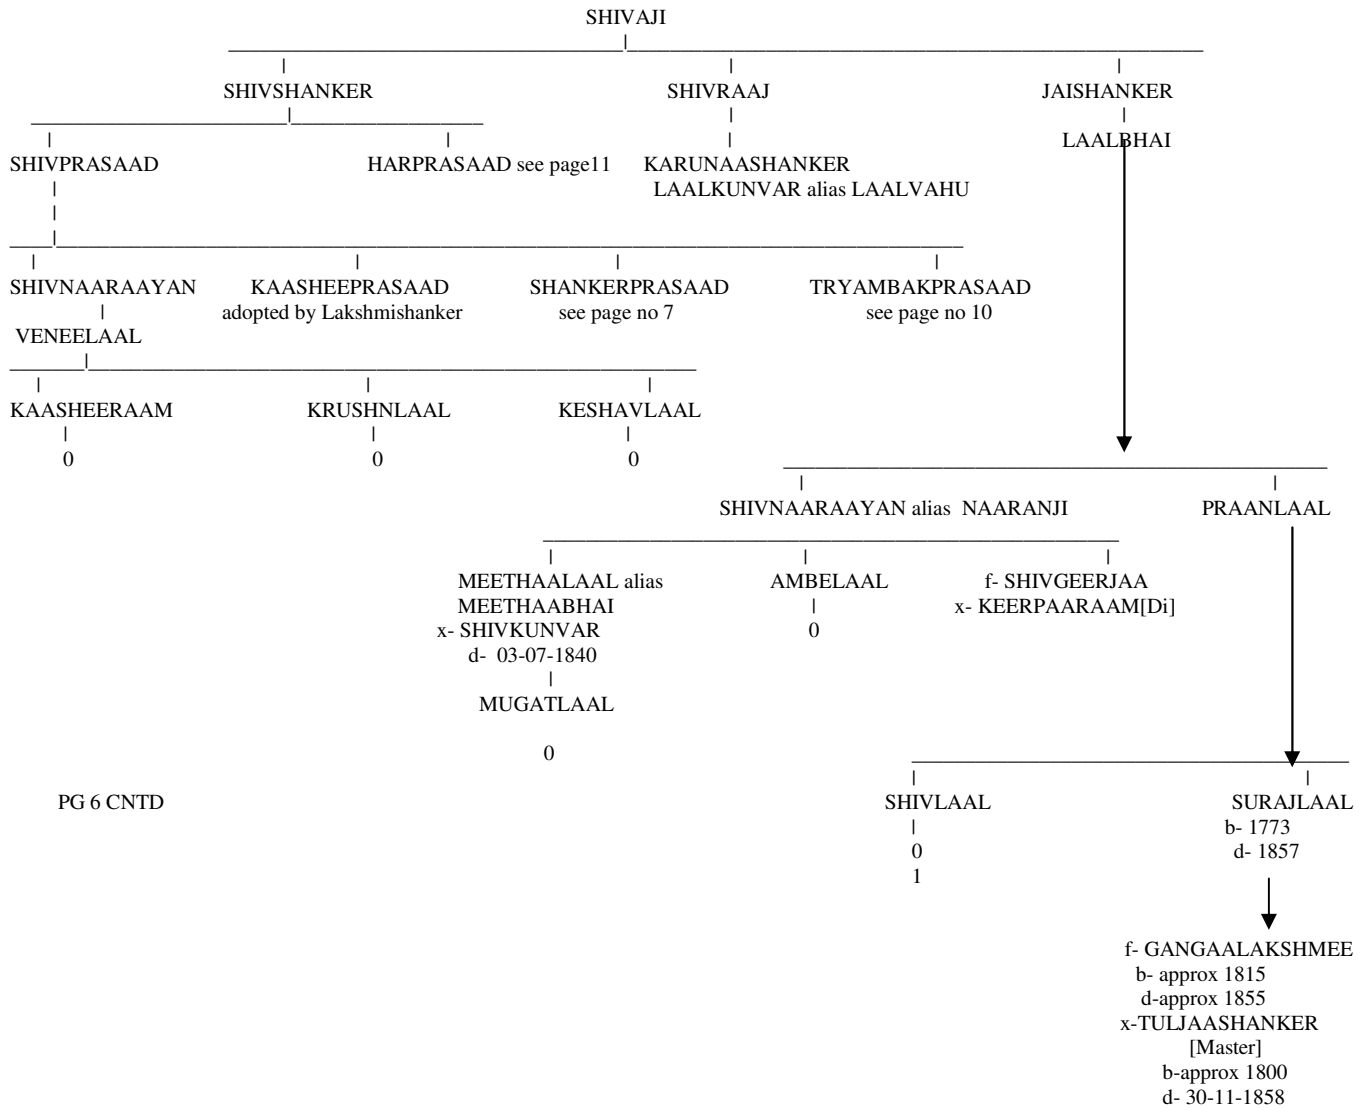

BRANCH OF SHIVAJI PRAAGJI: FAMILLY TREE OF SHIVAJI

PG 6 CNTD