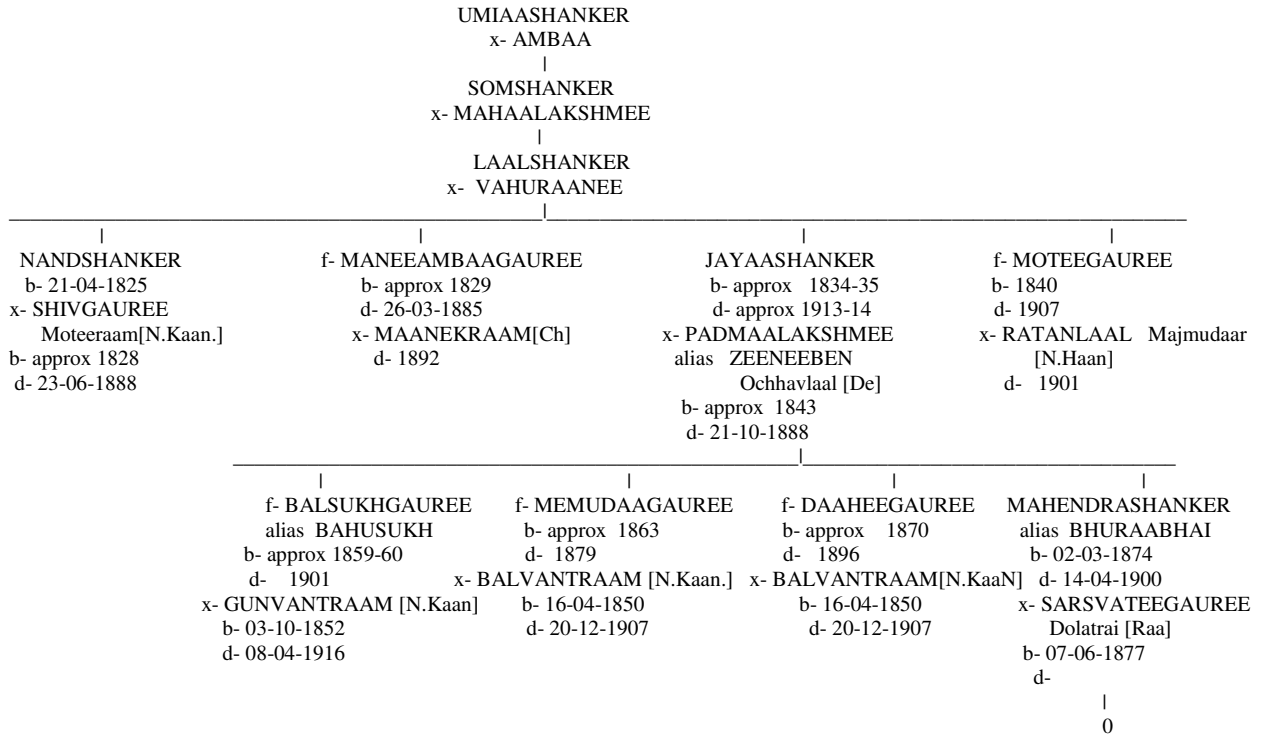

**FAMILY TREE OF RAAVAL OF VADNAGRAA NAAGAR GRUHSTH OF SURAT
FAMILY TREE OF LAALSHANKER SOMSHANKER**

**VED-SAAM, BRANCH-KAUTHUMEE, GOTRA-KAUNDINYA, PRAVAR-THREE- VASHISTH, MAITRAAVARUN, KAUNDINYA
SHERMA-GUPTA, SURNAME-RAAVAL**